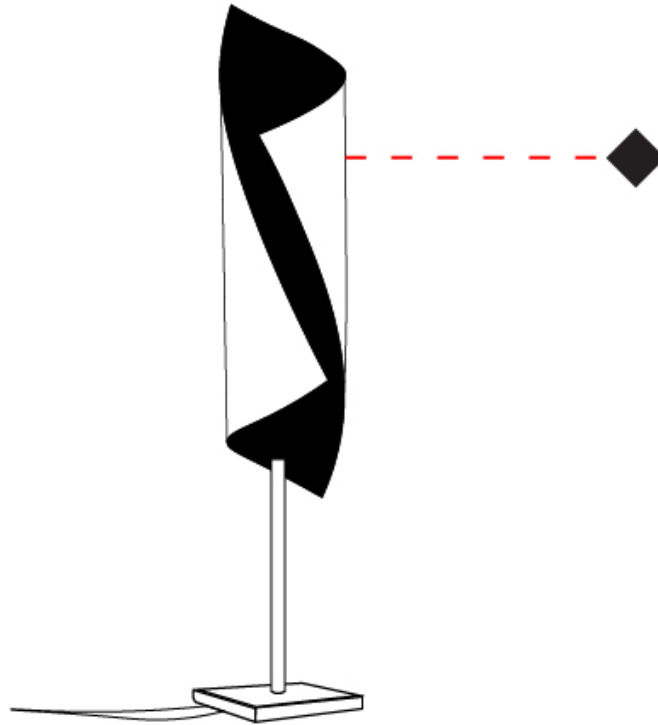

HUE PORTABLE

D134098-

PROJECT

TYPE

SPECIFIER

QUANTITY

DATE

D