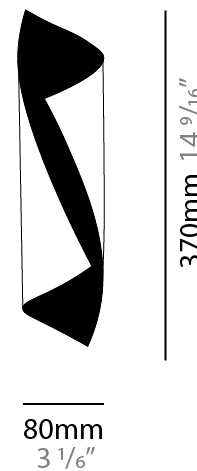

PROJECT
TYPE
SPECIFIER
QUANTITY
DATE

HUE SURFACE

D133062- _____
base number

1. To build a product code in our configurator select the specify button on the base model # product page
2. To build a manual product code on this datasheet choose from the options listed below in blue font and add the suffix to the base model #

GENERAL

Series: HUE
Brand: Knikerboker
Division: Design
Mounting Type: Surface
Mounting Location: Wall

PHYSICAL

Shape: Cylinder
Diameter (mm): 80
Diameter (in): 3 1/8
Height (mm): 370
Height (in): 14 9/16
Light Distribution: Direct / Indirect
Fixture Finish: EWH / EBK / MAN / COF / PRD / SLF / GLF / CLF / BRL / EWS / EWG / EWC / EWR / EBS / EBG / EBC / EBC / EBB / MAS / MAD / MAC / MAB / COS / CGO / CCL / CBL / PRS / PRG / PRC / PRB
Fixture Material: Metal

ELECTRICAL

Number of Lamps: 2
Lamp Type: LED Retrofit
Bulb Included: Bulb Not Included
Max. Wattage Per Lamp (W): 2.5
Lamp Base: G9
Input Voltage (V): 120

LED

OPTICAL

RATINGS AND CERTIFICATIONS

Certified By: Certified for North American Standards
IP rating: IP20