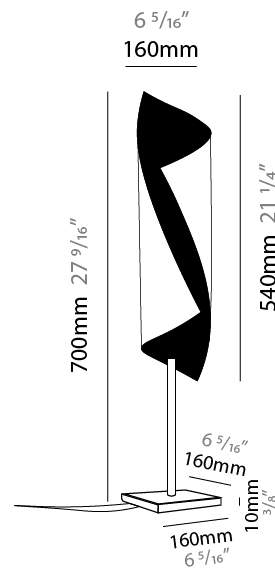

PROJECT
TYPE
SPECIFIER
QUANTITY
DATE

HUE PORTABLE

D134098- _____
base number

1. To build a product code in our configurator select the specify button on the base model # product page
2. To build a manual product code on this datasheet choose from the options listed below in blue font and add the suffix to the base model #

GENERAL

Series: HUE
Brand: Knikerboker
Division: Design
Mounting Type: Portable
Mounting Location: Table
Subcategory: Table

PHYSICAL

Shape: Cylinder
Diameter (mm): 160
Diameter (in): 6 ⁵/₁₆
Height (mm): 700
Height (in): 27 ⁹/₁₆
Light Distribution: Direct / Indirect
Fixture Finish: EWH / EBK / MAN / COF / PRD / SLF / GLF / CLF / BRL / EWS / EWG / EWC / EWR / EBS / EBG / EBC / EBC / EBB / MAS / MAD / MAC / MAB / COS / CGO / CCL / CBL / PRS / PRG / PRC / PRB
Fixture Material: Metal

ELECTRICAL

Number of Lamps: 2
Lamp Type: LED Retrofit
Bulb Included: Bulb Not Included
Total Output Wattage (W): 16
Max. Wattage Per Lamp (W): 8
Lamp Base: GU10
Input Voltage (V): 120

LED

OPTICAL

RATINGS AND CERTIFICATIONS

Certified By: Certified for North American Standards
IP rating: IP20