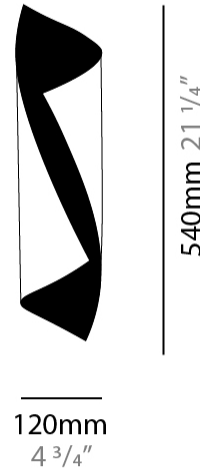

PROJECT
TYPE
SPECIFIER
QUANTITY
DATE

HUE SURFACE

D133013- _____
base number

1. To build a product code in our configurator select the specify button on the base model # product page
2. To build a manual product code on this datasheet choose from the options listed below in blue font and add the suffix to the base model #

GENERAL

Series: HUE
Brand: Knikerboker
Division: Design
Mounting Type: Surface
Mounting Location: Wall

PHYSICAL

Shape: Cylinder
Diameter (mm): 120
Diameter (in): 4 3/4
Height (mm): 540
Height (in): 21 1/4
Extension (mm): 156
Extension (in): 6 1/8
Light Distribution: Direct / Indirect
Fixture Finish: EWH / EBK / MAN / COF / PRD / SLF / GLF / CLF / BRL / EWS / EWG / EWC / EWR / EBS / EBG / EBC / EBC / EBB / MAS / MAD / MAC / MAB / COS / CGO / CCL / CBL / PRS / PRG / PRC / PRB
Fixture Material: Metal

ELECTRICAL

Number of Lamps: 2
Lamp Type: LED Retrofit
Lamp Shape: MR16
Bulb Included: Bulb Not Included
Max. Wattage Per Lamp (W): 8
Lamp Base: GU10
Input Voltage (V): 120

LED

OPTICAL

RATINGS AND CERTIFICATIONS

Certified By: Certified for North American Standards
IP rating: IP20